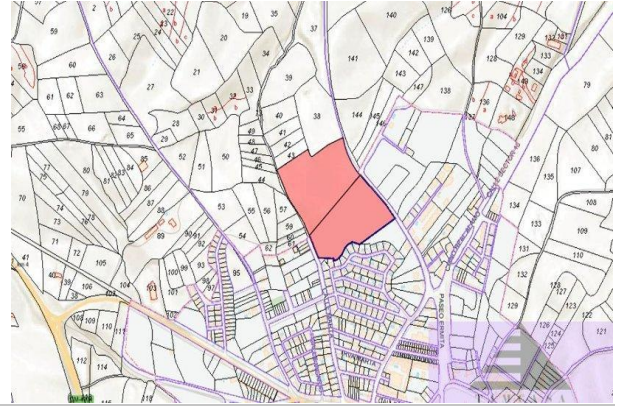

Sale/rent: For sale

Price: **999.999 €**

Condition: Urban

Address: Sector 16

Town: Casarrubios del Monte

Province: Toledo

Postal code: 45950

Zone: Ensanche

Sqm built: 59308

Outward/Inward: outward

Description: